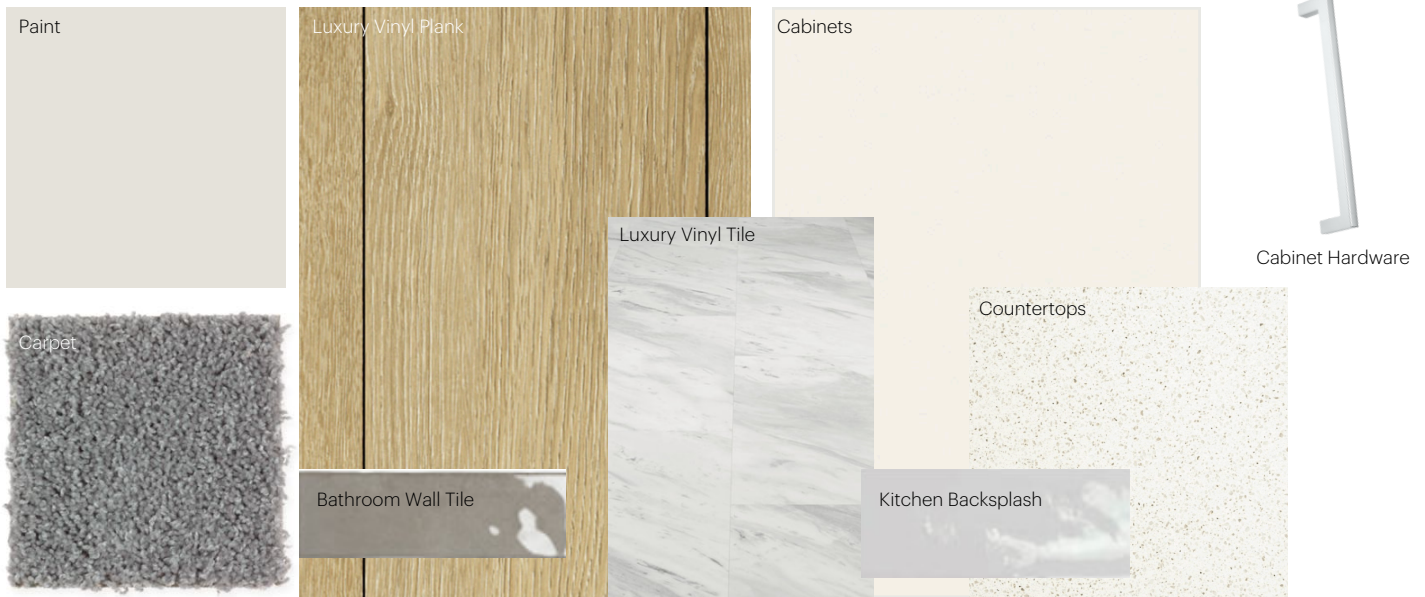

Anthem Home Palette Selections

Model: Laned 150

Address: 8713 Copperwood Road, Grande Prairie

Cabinets, Flooring and Countertops