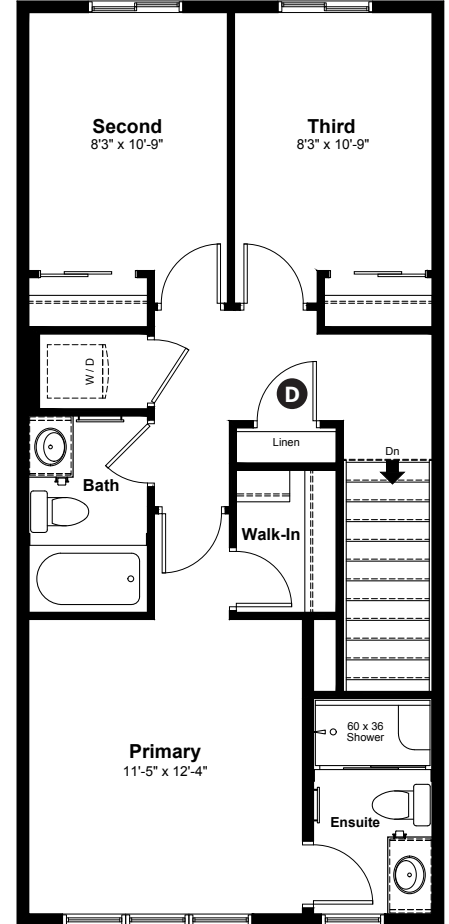

Quick Possession

EAST HAVEN

GRANDE PRAIRIE

8713
Copperwood Road
Grande Prairie, AB

1,364 sq ft
3 bedrooms
2.5 bathrooms

Prairie Elevation

Main Floor: 662 sq ft

Upper Floor: 702 sq ft

Quick Possession Home Options

- 1 Side entry
- 2 Electric fireplace

Quick Possession Home Highlights

- A Front porch
- B 9' high main floor ceilings
- C Rear kitchen
- D Upstairs linen closet

Laned 150

Quick
Possession

EAST HAVEN

GRANDE PRAIRIE

8713
Copperwood Road
Grande Prairie, AB

1,364 sq ft
3 bedrooms
2.5 bathrooms

Prairie Elevation

Anthem 

Features

Anthem Construction Standards