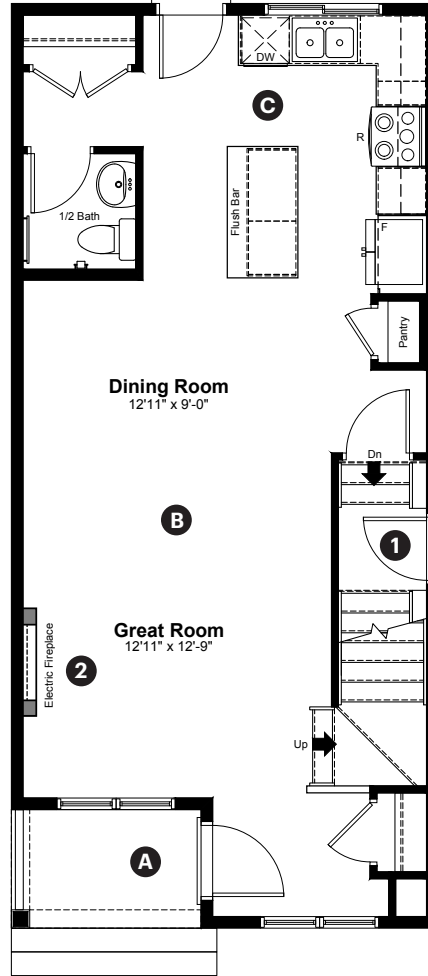

Quick Possession

EAST HAVEN

GRANDE PRAIRIE

8713
Copperwood Road
Grande Prairie, AB

1,364 sq ft
3 bedrooms
2.5 bathrooms

Prairie Elevation

Main Floor: 662 sq ft

Upper Floor: 702 sq ft

Quick Possession Home Options

- 1 Side entry
- 2 Electric fireplace

Quick Possession Home Highlights

- A Front porch
- B 9' high main floor ceilings
- C Rear kitchen
- D Upstairs linen closet

Laned 150

Quick
Possession

EAST HAVEN

GRANDE PRAIRIE

8713
Copperwood Road
Grande Prairie, AB

1,364 sq ft
3 bedrooms
2.5 bathrooms

Prairie Elevation

Anthem 

Features

Anthem Construction Standards